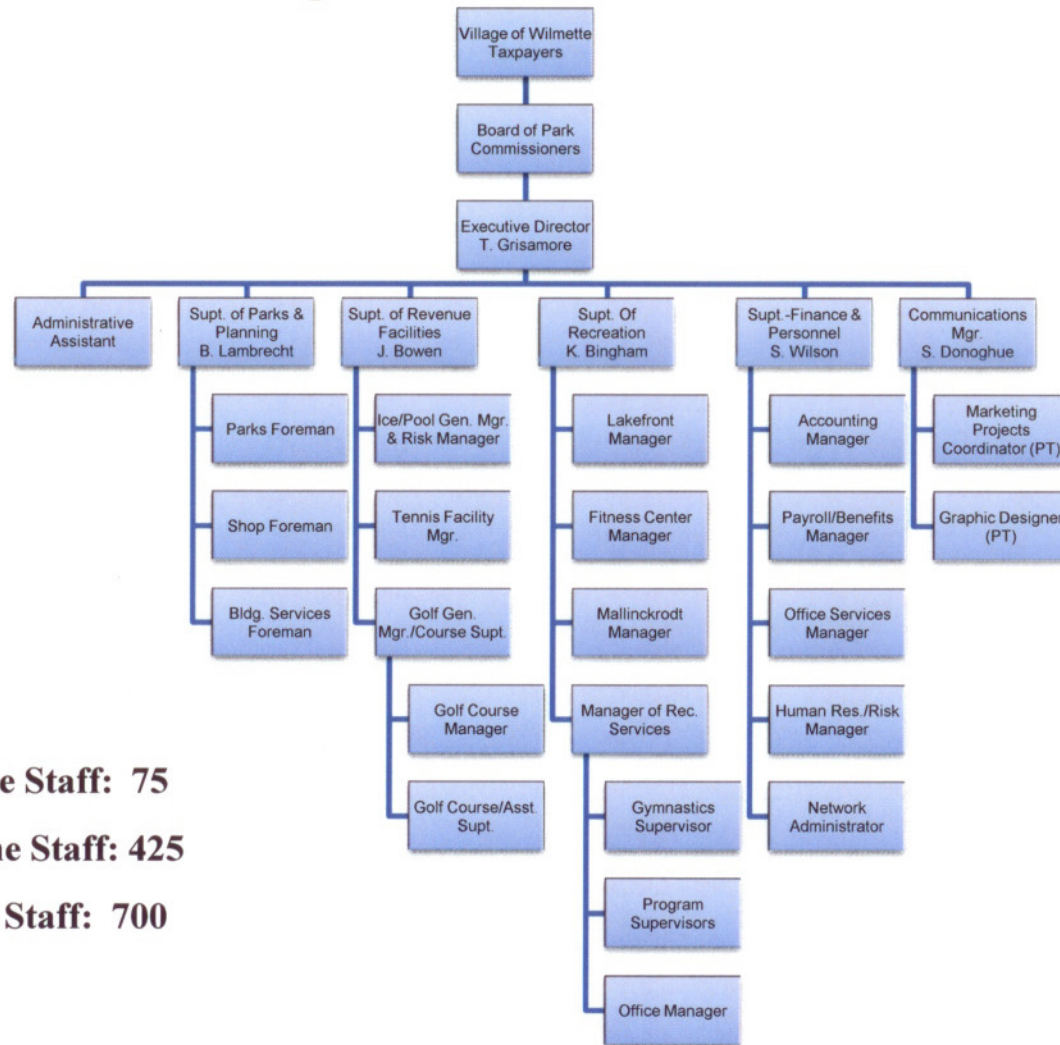

# Wilmette Park District Organization Chart

**Number of Full-Time Staff: 75**

**Number of Part-Time Staff: 425**

**Number of Seasonal Staff: 700**