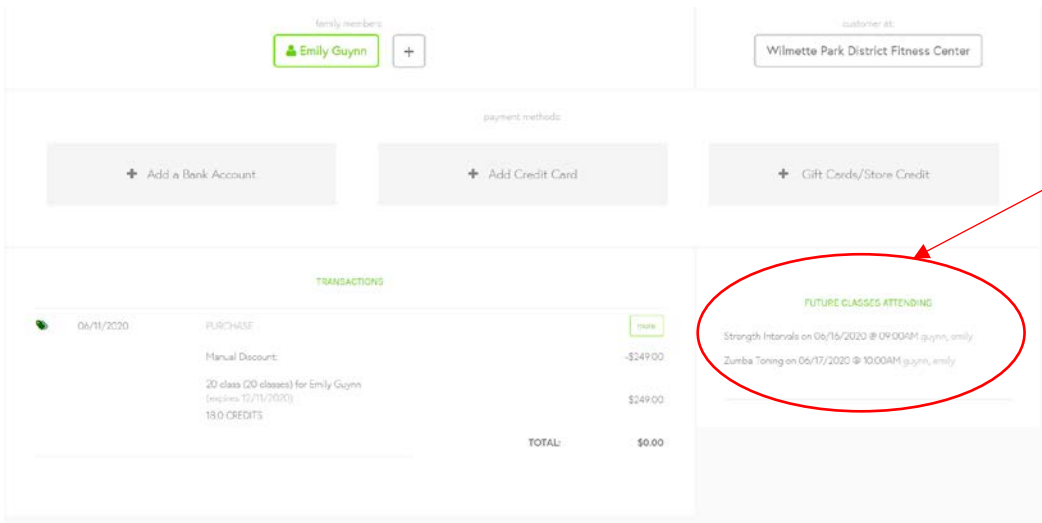

After you select participant  
Double check class details

Reserve a spot using credits  
(from class pack) by  
REDEEM

Or purchase the class to  
reserve a spot

1 class = 1 credit at a time

Confirmation screen that  
you're scheduled for class

1 class = 1 credit at a time

If you forgot what classes  
you signed up for, look at  
profile