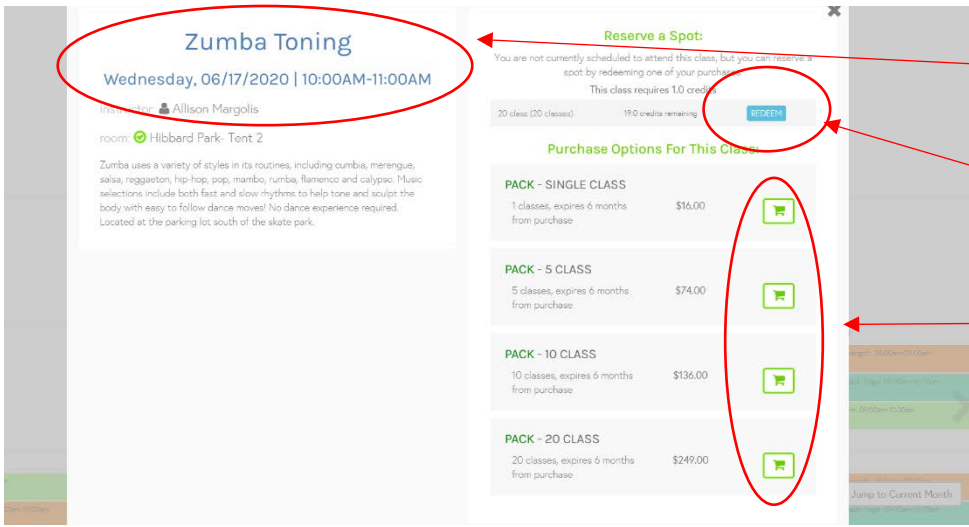

### Schedule

EVELS:  advanced  beginner  intermediate  show all

VIEW:

July 2020

Click on **Calendar** to search classes by month, week, or date

Okay, one last thing...

Who will be attending this class?

existing student  
Guyon, Emily

new student

Add to Cart Cancel

Select family member attending or add a new family member to attend

IF two family members want to attend they need to process each transaction separately.  
1 class = 1 credit at a time

After you select participant  
Double check class details

Reserve a spot using credits  
(from class pack) by  
REDEEM

Or purchase the class to  
reserve a spot

1 class = 1 credit at a time

Confirmation screen that  
you're scheduled for class