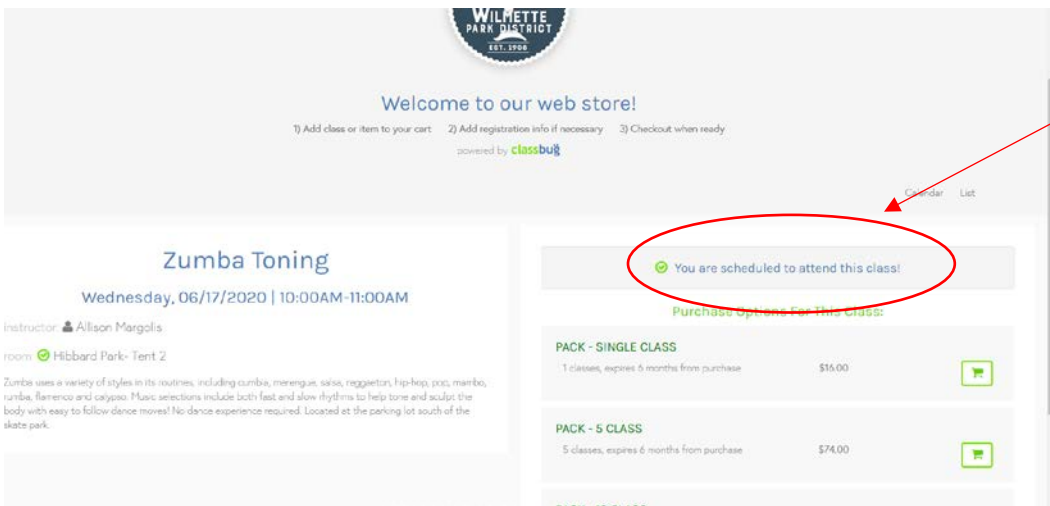

new student

Add to Cart Cancel

Select family member attending or add a new family member to attend

IF two family members want to attend they need to process each transaction separately.  
1 class = 1 credit at a time

After you select participant  
Double check class details

Reserve a spot using credits  
(from class pack) by  
REDEEM

Or purchase the class to  
reserve a spot

1 class = 1 credit at a time

Confirmation screen that  
you're scheduled for class