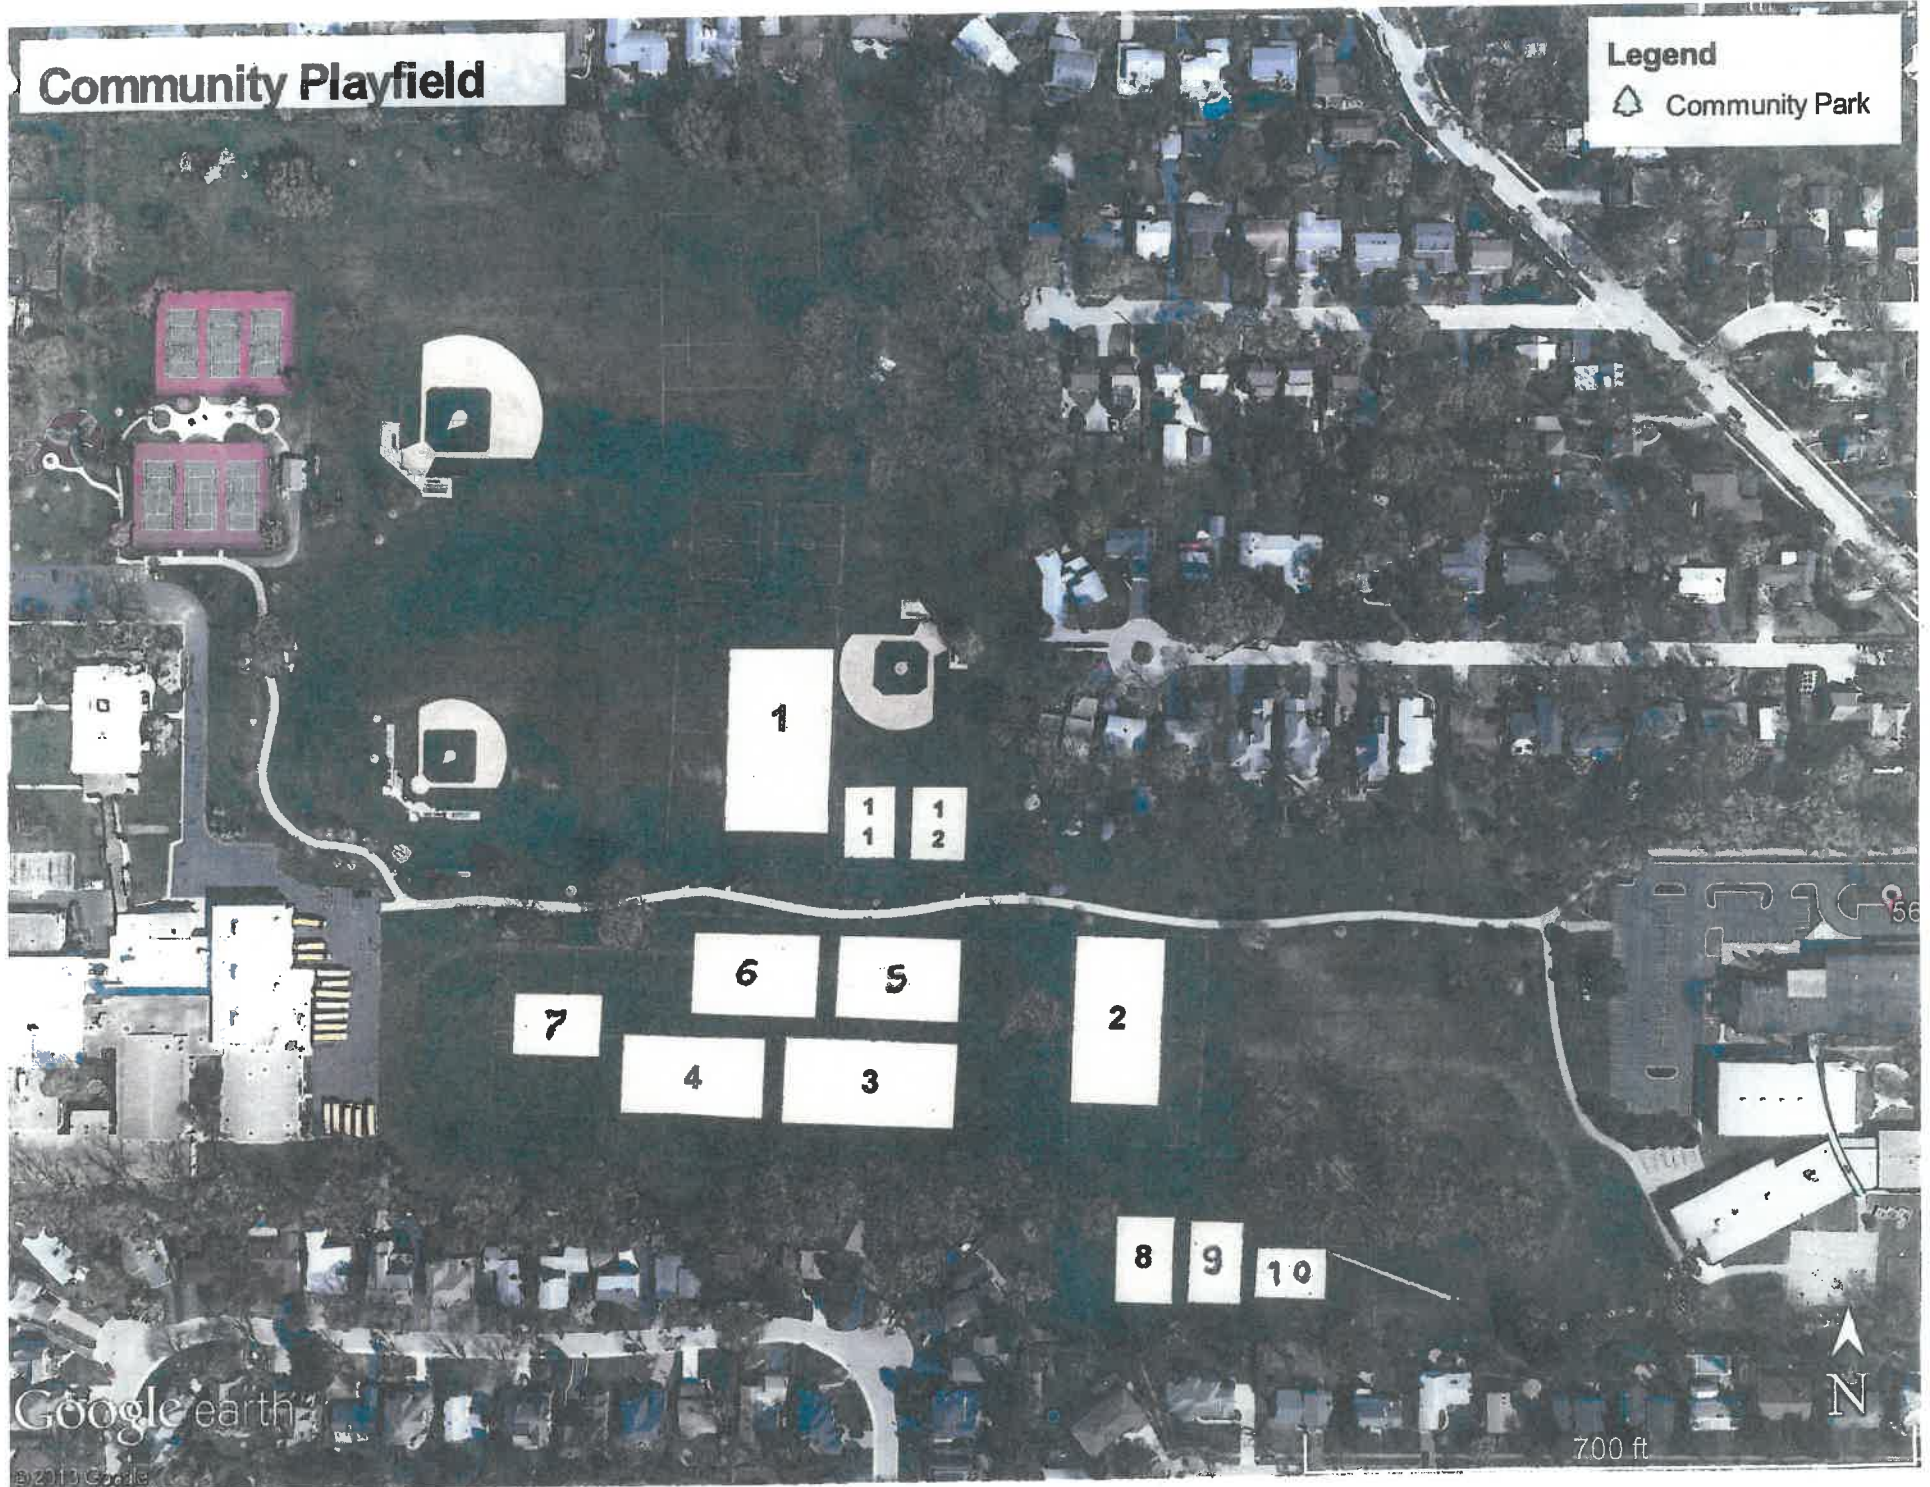

Community Playfield

Legend

 Community Park

Google earth

© 2013 Google

700 ft